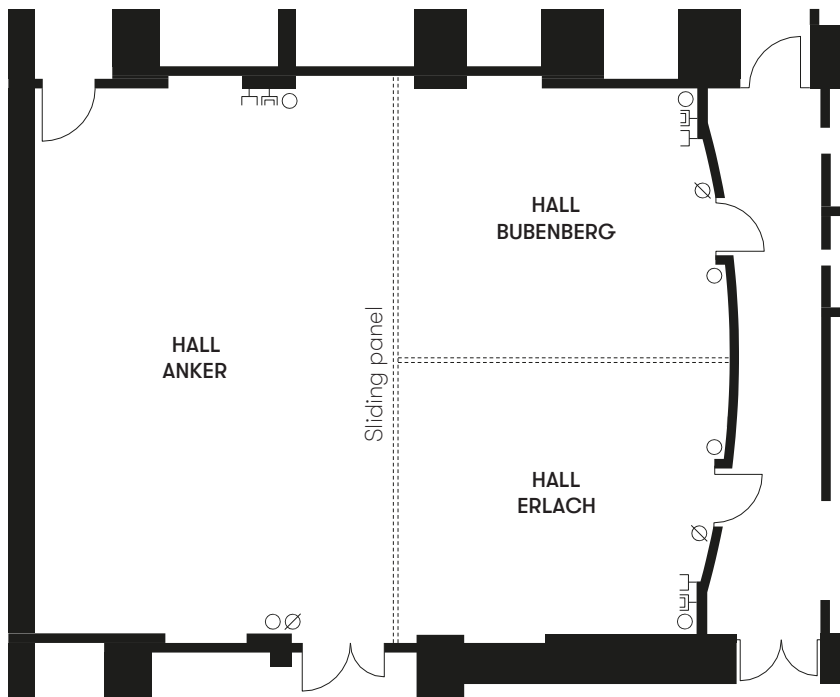

The three rooms Anker, Bubenberg and Erlach in the second basement level can be combined in almost any way thanks to the flexible sliding panels. As individual rooms they are ideally suited for group work, as a total room they offer space for up to 100 people, depending on the seating.

Catering

- Coffee breaks

Technical Equipment

- Beamer
- other technical equipment: see price list

Rooms	Location	m ²	Persons	½ Day	1 day
Anker	2 ND BASEMENT	70	22 - 60	215.00	325.00
Bubenberg	2 ND BASEMENT	30	10 - 20	100.00	155.00
Erlach	2 ND BASEMENT	30	10 - 20	100.00	155.00
Anker/Bubenberg/Erlach		130	39 - 100	385.00	615.00

All prices in CHF and incl. VAT

- Socket 3-fold, 220 V
- ⌚ Telephone

Anker

Length: 10.3 m
 Width: 6.8 m
 Height: 2.9 m

Bubenberg/Erlach

Length: 5.7 m
 Width: 5.1 m
 Height: 2.9 m

Rooms	Block	Banquet	Concert	Seminar	U-shape	O-shape
Anker	22	48	60	30	30	36
Bubenberg	10	*	20	12	14	16
Erlach	10	*	20	12	14	16
Anker/Bubenberg/Erlach	*	96	100	60	39	48