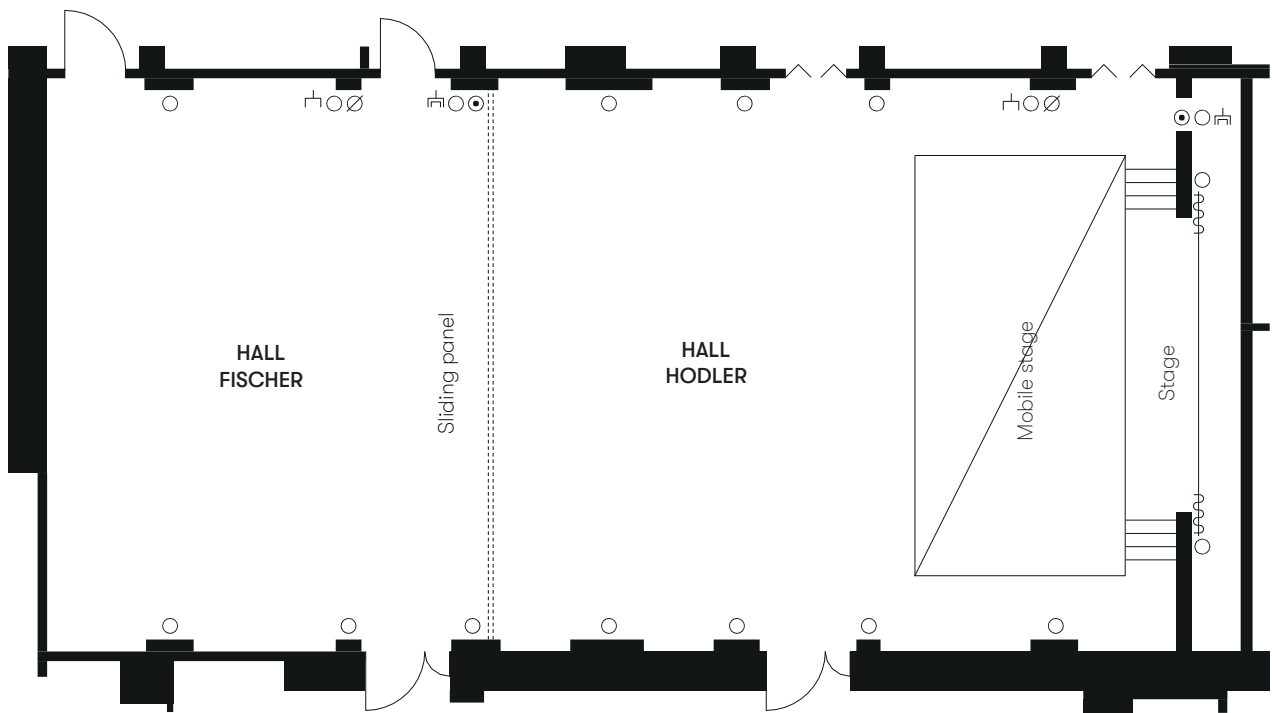

Maximum flexibility following your needs: the Fischer and Hodler halls can be used individually or combined into a single room. With this room, you have our largest hall at your disposal for up to 240 people. The permanently installed stage (the height of 80cm) can be extended by the height-adjustable mobile stage elements.

Catering

- Coffee breaks
- Aperitif
- Standing buffets
- Banquets

Technical Equipment

- Beamer
- Loudspeaker system with a microphone
- other technical equipment:
see price list

Rooms	Location	m ²	Persons	½ Day	1 day
Fischer	1 ST BASEMENT	88	22 - 70	275.00	400.00
Hodler	1 ST BASEMENT	138	39 - 120	405.00	660.00
Fischer / Hodler		226	120 - 240	680.00	1060.00

All prices in CHF and incl. VAT

- Socket 3-fold, 220 V
- ⌚ Telephone
- ⊙ Microphones

Fischer
 Length: 10.7 m
 Width: 8.2 m
 Height: 4.2 m

Hodler
 Length: 12.9 m
 Width: 10.7 m
 Height: 4.2 m

Rooms	Block	Banquet	Concert	Seminar	U-shape	O-shape
Fischer	22	50	70	40	30	36
Hodler	*	96	120	60	39	48
Fischer / Hodler	*	220	240	120	*	*